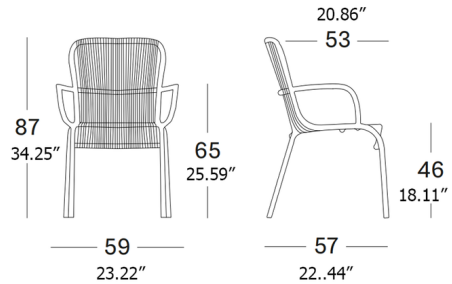

Lightology

lightology.com
866-954-4489
05-26-26

Project: _____

Company: _____

Location: _____ Fixture Type: _____

SPEC #: **VIN1532840**

Approved On: _____ Approved By: _____

Loop Outdoor Dining Chair

By Vincent Sheppard

Description

Available in a vibrant array of colors, the Loop Dining Chair is the perfect outdoor seating option. Its sturdy aluminum frame has a self-protective layer to prevent corrosion, with a color matched polypropylene rope fiber seat. Pair with other pieces from the loop collection to create a complete outdoor lounge area. For easy maintenance, use a fabric and upholstery protector to give optimal stain resistance.

Shown in dune white

Specifications

COLOR	N/A
BODY FINISH	Dune White
WATTAGE	N/A
DIMMER	N/A
DIMENSIONS	23.23"W x 34.25"H x 22.44"D
BULB	N/A
COUNTRY OF ORIGIN	Belgium

CLICK TO VIEW PRODUCT

Notes: