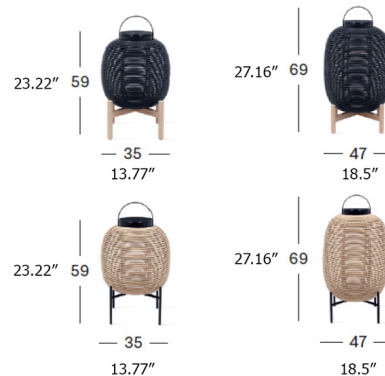

CLICK TO VIEW PRODUCT

Notes: