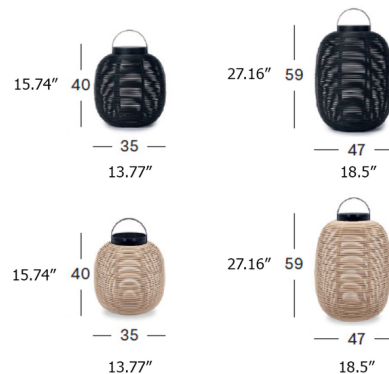

CLICK TO VIEW PRODUCT

Notes: