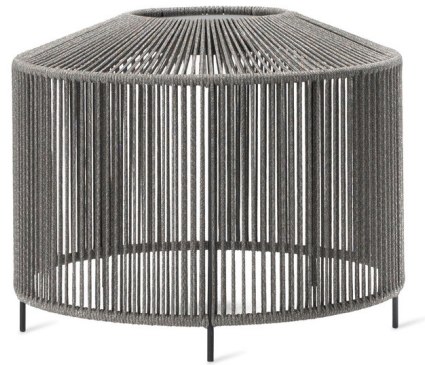

Lightology

lightology.com
866-954-4489
07-07-26

Project: _____

Company: _____

Location: _____ Fixture Type: _____

SPEC #: **VIN1532854**

Approved On: _____ Approved By: _____

Mora Outdoor Portable Solar Lamp

By Vincent Sheppard

Description

The Mora Outdoor Portable Solar Lamp with Handle is the perfect patio accessory for creating a soft glow. The weather resistance shade is made of HDPE wicker, with handle and a teak or black metal base. To charge, place the solar lamp outdoors for 10 hours in a spot exposed to the sun. The lamp can also be fully charged in 5 hours using the provided USBC cable.

Shown in fossil grey

Specifications

COLOR N/A
BODY FINISH Fossil Grey
WATTAGE 3W
DIMMER N/A
DIMENSIONS 21.26"W x 16.54"H
INTEGRATED LED MODULE 1 x LED/3W/120V LED
COUNTRY OF ORIGIN Indonesia

Technical Information

LAMP COLOR 2700K
LUMENS/WATT 233.33
LUMINOUS FLUX 700 lumens

CLICK TO VIEW PRODUCT

Notes: