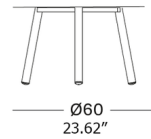

### Description

The Lilo Coffee Table offers an appealing balance of elegance and functionality, utilizing lightweight and resilient aluminum. Whether you're looking to enhance your interior or outdoor space, this three-legged coffee table is the perfect addition to a modern lounge area.

### Specifications

COLOR	N/A
BODY FINISH	Moss
WATTAGE	N/A
DIMMER	N/A
DIMENSIONS	23.62"W x 14.17"H x 23.62"D
BULB	N/A
COUNTRY OF ORIGIN	Indonesia

Shown in moss

CLICK TO VIEW PRODUCT

Notes: