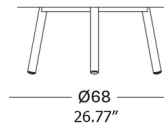

### Specifications

COLOR	N/A
BODY FINISH	Moss
WATTAGE	N/A
DIMMER	N/A
DIMENSIONS	23.62"W x 14.17"H x 23.62"D
BULB	N/A
COUNTRY OF ORIGIN	Indonesia

Shown in moss

CLICK TO VIEW PRODUCT

Notes: