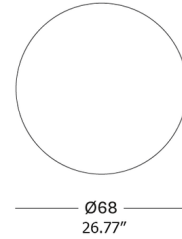

### Specifications

COLOR	N/A
BODY FINISH	Moss
WATTAGE	N/A
DIMMER	N/A
DIMENSIONS	23.62"W x 14.17"H x 23.62"D
BULB	N/A
COUNTRY OF ORIGIN	Indonesia

Shown in moss

CLICK TO VIEW PRODUCT

Notes: