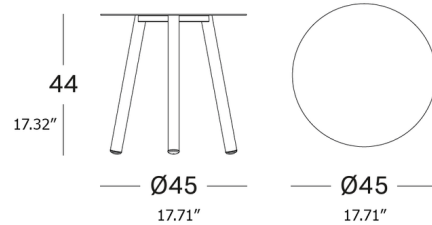

Lightology

lightology.com
866-954-4489
07-07-26

Project: _____

Company: _____

Location: _____ Fixture Type: _____

SPEC #: **VIN1532872**

Approved On: _____ Approved By: _____

Lilo Side Table

By Vincent Sheppard

Description

The Lilo Side Table offers an appealing balance of elegance and functionality, utilizing lightweight and resilient aluminum. Whether you're looking to enhance your interior or outdoor space, this three-legged table is the perfect addition to a modern lounge area.

Shown in black

Specifications

COLOR	N/A
BODY FINISH	Black
WATTAGE	N/A
DIMMER	N/A
DIMENSIONS	17.72"W x 17.32"H x 17.72"D
BULB	N/A
COUNTRY OF ORIGIN	Indonesia

CLICK TO VIEW PRODUCT

Notes: