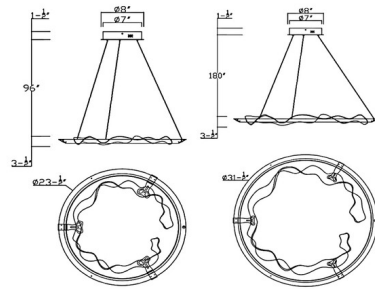

CLICK TO VIEW PRODUCT

Notes: