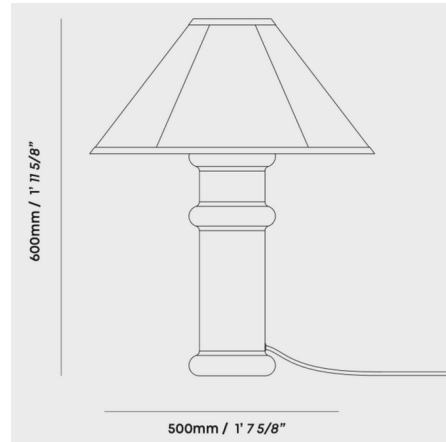

The Heath Table Lamp takes inspiration from the architecture surrounding Tala's London studio, namely the tall chimneys of Victorian-era buildings. The ceramic base features exaggerated curves and a high-gloss glaze that gently reflects light from Heath's built-in LED light source. A cotton shade, which takes its shape from English wildflowers, gently diffuses light and provides a delicate contrast to the solidity of the ceramic base.

Specifications

COLOR	White
BODY FINISH	Port Red
WATTAGE	N/A
DIMMER	N/A
DIMENSIONS	19.6"W x 23.6"H
INTEGRATED LED MODULE	1 x LED/120V LED
COUNTRY OF ORIGIN	Portugal

Technical Information

LAMP COLOR	2200K
------------	-------

Shown in port red / white

CLICK TO VIEW PRODUCT

Notes: