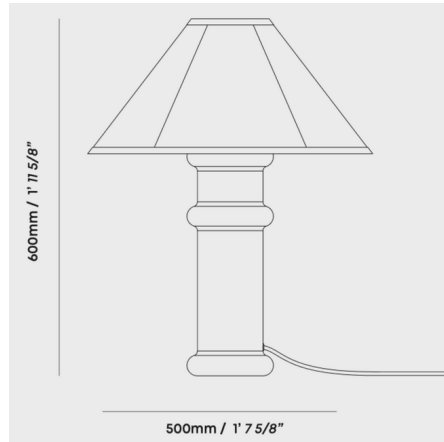

By Tala

Description

The Heath Table Lamp takes inspiration from the architecture surrounding Tala's London studio, namely the tall chimneys of Victorian-era buildings. The ceramic base features exaggerated curves and a high-gloss glaze that gently reflects light from Heath's built-in LED light source. A cotton shade, which takes its shape from English wildflowers, gently diffuses light and provides a delicate contrast to the solidity of the ceramic base.

Shown in port red / white

Specifications

COLOR	White
BODY FINISH	Port Red
WATTAGE	N/A
DIMMER	N/A
DIMENSIONS	19.6"W x 23.6"H
INTEGRATED LED MODULE	1 x LED/120V LED
COUNTRY OF ORIGIN	Portugal

Technical Information