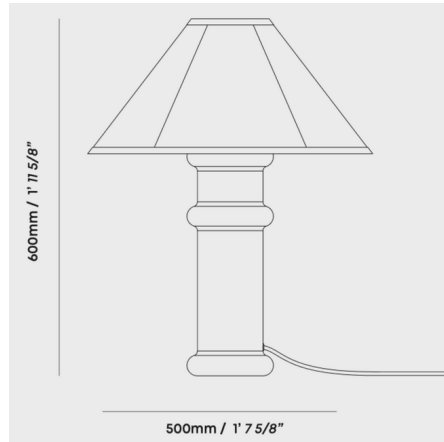

## Heath Table Lamp

By Tala

### Description

The Heath Table Lamp takes inspiration from the architecture surrounding Tala's London studio, namely the tall chimneys of Victorian-era buildings. The ceramic base features exaggerated curves and a high-gloss glaze that gently reflects light from Heath's built-in LED light source. A cotton shade, which takes its shape from English wildflowers, gently diffuses light and provides a delicate contrast to the solidity of the ceramic base.

### Specifications

COLOR	White
BODY FINISH	Port Red
WATTAGE	N/A
DIMMER	N/A
DIMENSIONS	19.6"W x 23.6"H
INTEGRATED LED MODULE	1 x LED/120V LED
COUNTRY OF ORIGIN	Portugal