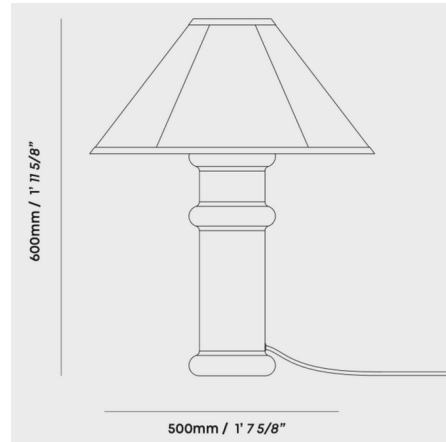

Shown in port red / white

CLICK TO VIEW PRODUCT

Notes: