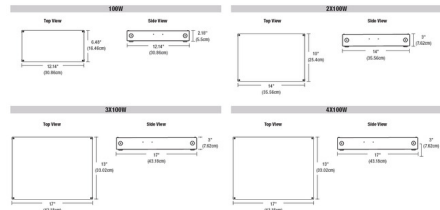

### Description

The Indoor 120-277V DMX Power supply is a remote located power supply, which includes a RDM/DMX 512 5 channel decoder. The decoder offers many programmable functions such as resolution, dimming curve, frequency, digital addressing, and manual play modes. Power Input: 120-277VAC, Power Output: USITT DMX 512 (1990)Compatible Controllers: Tunable White Touch Controller (CDMX1-2XK), RGBW Touch Controller (CDMX1-RGBW), Color Touch Screen Controller (CTP), and RGB+Tunable White Touch Controller (CDMX4-RGBTW).

### Specifications

COLOR . . . . .	N/A
BODY FINISH . . . . .	White
WATTAGE . . . . .	100W
DIMMER . . . . .	N/A
DIMENSIONS . . . . .	12.14"W x 2.18"H x 6.48"D
BULB NOT INCLUDED . . . . .	N/A

CLICK TO VIEW PRODUCT