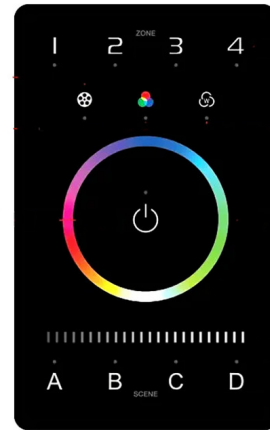

## RGBTW Smart DMX Touch Controller

By PureEdge Lighting

### Description

The RGBTW (Red-Blue-Green+Tunable White) Smart Touch Panel integrates Bluetooth5.0 SIG Mesh protocol with DMX. Simple yet elegant, the frame is comprised with CNC aviation grade aluminum and a tempered glass face. Programmable for multi-scene and multi-zone for both residential and commercial lighting control applications. Bluetooth and mobile app enabled for smooth dimming of each channel enables the controller to achieve millions of colors. For indoor applications only. Designed for use with PureEdge DMX power supplies, sold separately.