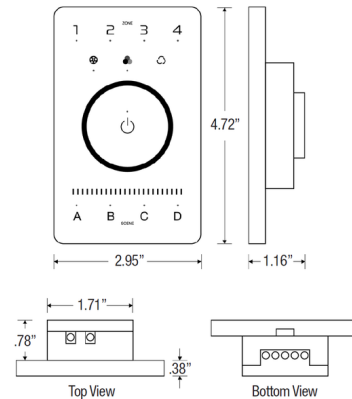

### Specifications

COLOR	N/A
BODY FINISH	Black
WATTAGE	N/A
DIMMER	N/A
DIMENSIONS	2.95"W x 4.72"H x 1.16"D
BULB	N/A

CLICK TO VIEW PRODUCT

Notes: