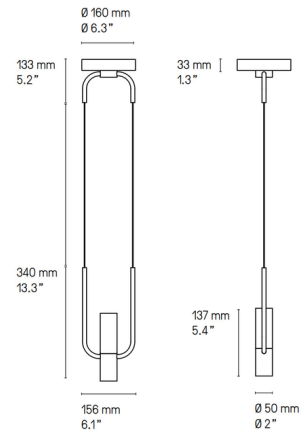

By CVL Luminaires

Description

A reinterpretation of a storm made by light, the Storm Pendant shows off delicate and refined lines. Polished Nickel finish with a polycarbonate diffuser. Power supply included in canopy. Phase cut dimming.

Shown in polished nickel

Specifications

COLOR	N/A
BODY FINISH	Polished Nickel
WATTAGE	8W
DIMMER	Low Voltage Electronic
DIMENSIONS	79"L x 6.1"W x 20"H x 2"D
INTEGRATED LED MODULE	1 x LED/8W/120V LED
COUNTRY OF ORIGIN	France

Technical Information

LAMP COLOR	2700K
LUMENS/WATT	68.75
LUMINOUS FLUX	550 lumens

CLICK TO VIEW PRODUCT

Notes: