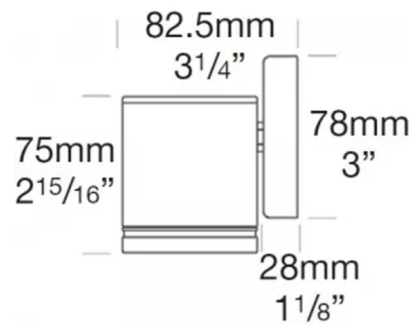

### Description

The Pure LED Down Light Wall Light features a fixed head to give a dramatic one way, wash-lighting effect on walls. It can be mounted either up or down and is suitable for mounting onto timber, masonry or stone. Finished in copper with extra clear shatter resistant step glass lens. Includes Cree XHP-50-2 LED module in three color temperature, wattage and lumen output options and four beam spread options. Includes integral plug and play 12 volt Hunza driver (D3=2W/350mA, D7=4W/700mA, D10=6W/1050mA). Supplied with a mounting base and stainless steel screws. IP66 rated for wet locations. Required transformer and optional accessories sold separately. Wall box adapter kit required when mounting to a 4 inch junction box, sold separately. Dimmer type dependent on type of transformer/power supply selected (low voltage electronic or low voltage magnetic).

### Specifications

COLOR	N/A
BODY FINISH	Copper
WATTAGE	4W
DIMMER	Low Voltage Electronic
DIMENSIONS	3"W x 2.94"H x 3.25"D
INTEGRATED LED MODULE	1 x LED/4W/12V LED
COUNTRY OF ORIGIN	New Zealand

### Technical Information

BEAM ANGLE	38°
COLOR RENDERING	85 CRI
LAMP COLOR	2700K
LUMENS/WATT	105.00
LUMINOUS FLUX	420 lumens

Shown in copper

CLICK TO VIEW PRODUCT

Notes: