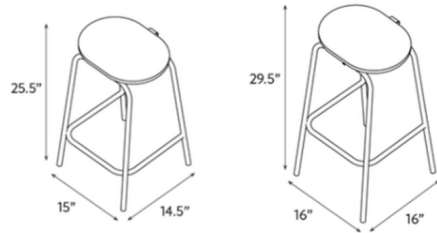

By Here Now

Description

Designed by Skeeihan Studio for Here Now, NAVE Stools are suited to a wide range of settings including domestic, workplace and hospitality. The frame is powder coated from a selection of multiple finishes and the top is made of a solid ash wood. The NAVE Stools are complemented by tables, and shelves as part of the collection. NOTE: This is limited to quantity on hand.

Shown in dolomite / solid ash

Specifications

COLOR	Solid Ash
BODY FINISH	Dolomite
WATTAGE	N/A
DIMMER	N/A
DIMENSIONS	15"L x 14.5"W x 29.5"H
BULB	N/A

CLICK TO VIEW PRODUCT

Notes: