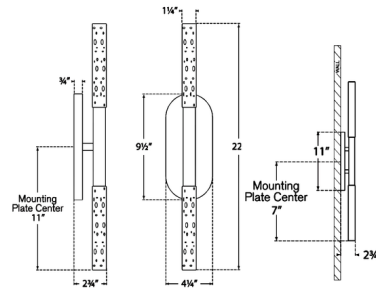

Lightology

lightology.com
866-954-4489
07-02-26

Project: _____
Company: _____
Location: _____ Fixture Type: _____
SPEC #: **VCG1532925**
Approved On: _____ Approved By: _____

Rousseau Dual Tube Bathroom Vanity Light - Floor Model

By Visual Comfort Signature

Description

The Rousseau Dual Tube Bathroom Vanity Light offers a sleek and minimalist aesthetic for your interior space. Its streamlined, contemporary design incorporates cylindrical glass, which projects a warm glow and gentle shadows throughout the space. NOTE: This is a floor model and limited to quantity on hand.

Specifications

COLOR . . . . . Etched Crystal
BODY FINISH . . . . . Antique-Burnished Brass
WATTAGE 18W
DIMMER . . . . . Standard 120V
DIMENSIONS . . . . . 4.25"W x 22"H x 3"D
INTEGRATED LED MODULE . . . . . 2 x LED/9W/120V LED

Technical Information

LAMP COLOR 2700K
LUMENS/WATT 111.11
LUMINOUS FLUX . . . . . 1000 lumens

CLICK TO VIEW PRODUCT

Notes: