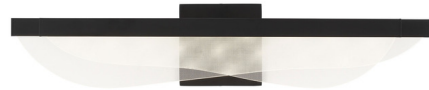

Lightology

lightology.com
866-954-4489
04-16-26

Project: _____

Company: _____

Location: _____ Fixture Type: _____

SPEC #: **TLG1532935**

Approved On: _____ Approved By: _____

Nyra Bathroom Vanity Light - Floor Model

By Visual Comfort Modern

Description

The Nyra Bathroom Vanity Light exudes the essence of modern LED art with its alluring wavy layers of acrylic light guide panels. LED light passes through the panels, bringing the waves to life and casting ambient illumination throughout your space. 24.7 inch wide fixture (120V): TRIAC or ELV dimmable. 36 inch wide fixture (120-277V): TRIAC, ELV, or 0-10V dimmable.

Specifications

COLOR . . . . . N/A
BODY FINISH . . . . . Nightshade Black
WATTAGE 24.2W
DIMMER . . . . . Low Voltage Electronic
DIMENSIONS . . . . . 24.7"W x 5"H x 4.6"D
INTEGRATED LED MODULE . . . . . 1 x LED/24.2W/120V LED
COUNTRY OF ORIGIN . . . . . China

Technical Information

LAMP LIFE . . . . . 50000 hours
COLOR RENDERING . . . . . 90 CRI
LAMP COLOR 3000K
LUMENS/WATT 65.58
LUMINOUS FLUX . . . . . 1587 lumens

Shown in nightshade black