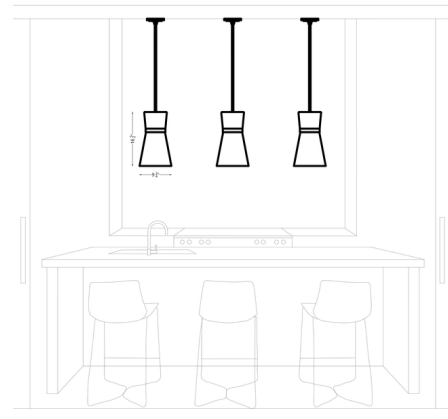

CLICK TO VIEW PRODUCT

Notes: