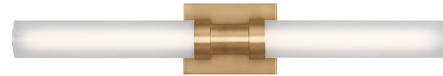

By Visual Comfort Studio

Description

Sleek and modern, the Kiel Bathroom Vanity Light features a metal reflector that houses integrated LED stripes and gloss acrylic diffuser to distribute light evenly. The Kiel one light vanity fixture provides abundant light for your bath vanity while adding a layer of today's style to your interior design. Can be mounted Horizontally or vertically.

Shown in satin brass / arctic

Specifications

COLOR Arctic
BODY FINISH Satin Brass
WATTAGE 20W
DIMMER Low Voltage Electronic
DIMENSIONS 26.75"W x 4.75"H x 4.5"D
INTEGRATED LED MODULE 1 x LED/20W/120V LED
COUNTRY OF ORIGIN China