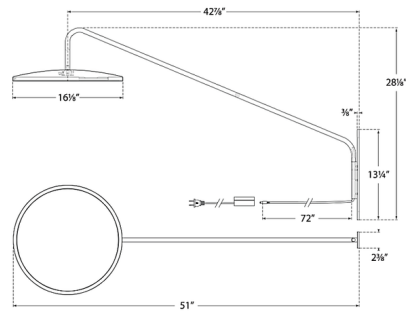

CLICK TO VIEW PRODUCT

Notes: