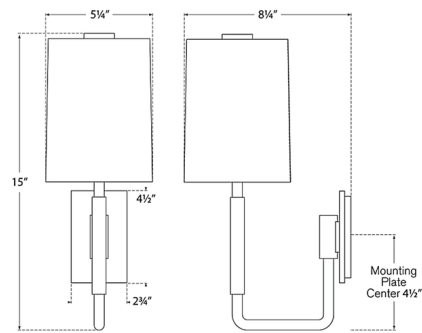

### Description

The Clout Wall Sconce brings a clean look to your interior space. The decorative body, with resin accent, is topped with a tall linen shade that casts a warm glow of light across your room. Note: Fixture does not cover a standard US junction box and requires a 2 x 4 inch junction box.

### Specifications

COLOR	Linon
BODY FINISH	Soft Brass
WATTAGE	9W
DIMMER	Standard 120V
DIMENSIONS	5.25"W x 15"H x 8.25"D
BULB NOT INCLUDED	1 x B11/Candelabra (E12)/9W/120V LED

CLICK TO VIEW PRODUCT

Notes: