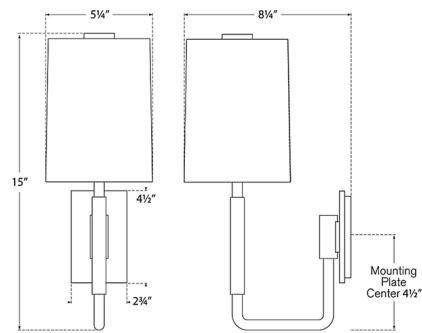

By Visual Comfort Signature

Description

The Clout Wall Sconce brings a clean look to your interior space. The decorative body, with resin accent, is topped with a tall linen shade that casts a warm glow of light across your room. Note: Fixture does not cover a standard US junction box and requires a 2 x 4 inch junction box.

Shown in soft brass / linen

Specifications

COLOR Linen
BODY FINISH Soft Brass
WATTAGE 9W
DIMMER Standard 120V
DIMENSIONS 5.25"W x 15"H x 8.25"D
BULB NOT INCLUDED 1 x B11/Candelabra (E12)/9W/120V LED

CLICK TO VIEW PRODUCT