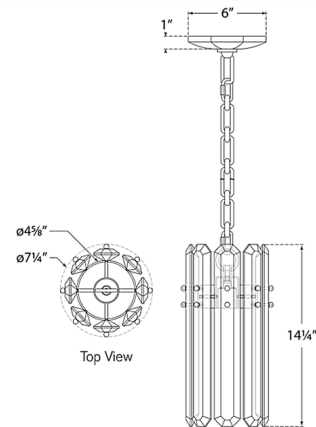

### Specifications

COLOR . . . . . Crystal  
 BODY FINISH . . . . . Polished Nickel  
 WATTAGE . . . . . 7W  
 DIMMER . . . . . Standard 120V  
 DIMENSIONS . . . . . 7.25"W x 14.25"H  
 BULB NOT INCLUDED . . . . . 1 x A19/Medium (E26)/7W/120V LED

### Technical Information

PRODUCT DIMENSIONS . . . . . Adjustable Chain Length: 72"

Shown in polished nickel / crystal

CLICK TO VIEW PRODUCT

Notes: