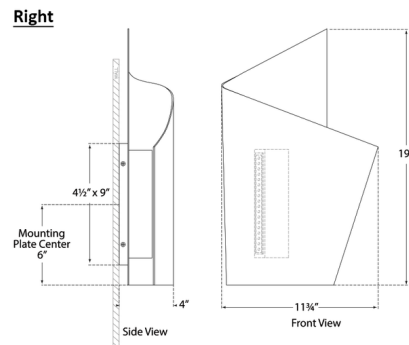

CLICK TO VIEW PRODUCT

Notes: