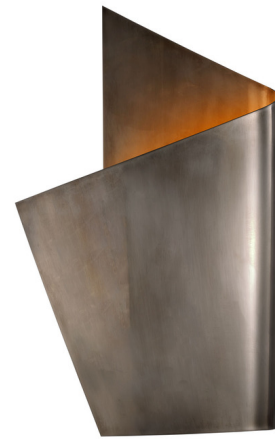

Lightology

lightology.com
866-954-4489
04-25-26

Project: _____
Company: _____
Location: _____ Fixture Type: _____
SPEC #: **VCG1532957**
Approved On: _____ Approved By: _____

Piel Wrapped Wall Sconce - Overstock

By Visual Comfort Signature

Description

Capturing the pliability of delicate metal sheeting, the Piel Wrapped Wall Sconce cradles its light like a cocoon in its sculptural folds. This dramatically curved piece adds a striking, modern design element to your indoor or outdoor space, whether placed in an entryway or by a pool. TRIAC dimmable.

Specifications

COLOR . . . . . N/A
BODY FINISH . . . . . Pewter
WATTAGE 10W
DIMMER . . . . . Standard 120V
DIMENSIONS . . . . . 11.75"W x 19"H x 4"D
INTEGRATED LED MODULE . . . . . 1 x LED/10W/120V LED

Technical Information

LAMP COLOR 2700K
LUMENS/WATT 80.00
LUMINOUS FLUX . . . . . 800 lumens

Shown in pewter