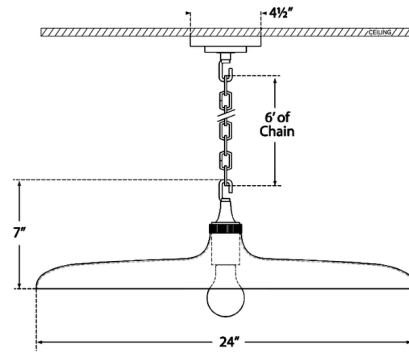

Specifications

COLOR	Aged Iron
BODY FINISH	Hand-Rubbed Antique Brass
WATTAGE	15W
DIMMER	Standard 120V
DIMENSIONS	24"W x 7"H
BULB NOT INCLUDED	1 x A19/Medium (E26)/15W/120V LED

CLICK TO VIEW PRODUCT

Notes: