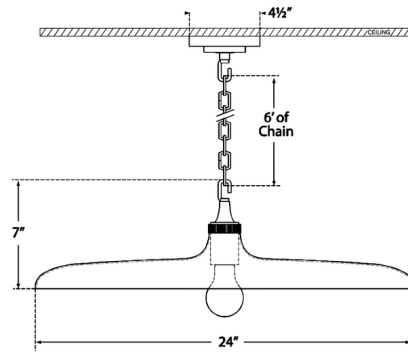

Specifications

COLOR	Aged Iron
BODY FINISH	Hand-Rubbed Antique Brass
WATTAGE	15W
DIMMER	Standard 120V
DIMENSIONS	24"W x 7"H
BULB NOT INCLUDED	1 x A19/Medium (E26)/15W/120V LED

CLICK TO VIEW PRODUCT

Notes: