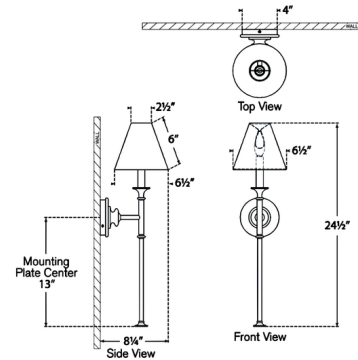

By Visual Comfort Signature

Description

The Piaf Torch Wall Sconce brings a clean, airy feel to your interior space. The steel frame is accented with decorative hubs and topped with a conical linen shade that cast warm shadows across your room.

Shown in aged iron / white linen

Specifications

COLOR White Linen
BODY FINISH Aged Iron
WATTAGE 6.5W
DIMMER Standard 120V
DIMENSIONS 6.5"W x 24.5"H x 8.25"D
BULB NOT INCLUDED 1 x B11/Candelabra (E12)/6.5W/120V LED