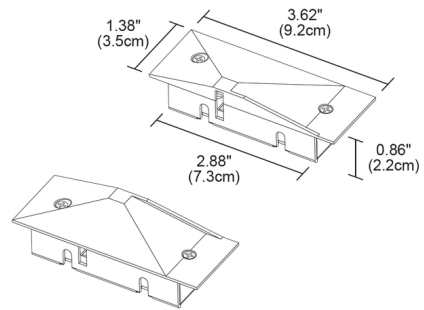

### Description

The Reveal Wall Wash 2 End Cap / Pair. Paintable.  
For use with Reveal Wall Wash 2 DIY Plaster In  
LED System.

### Specifications

COLOR	N/A
BODY FINISH	Satin Aluminum
WATTAGE	N/A
DIMMER	N/A
DIMENSIONS	3.62"W x 0.86"H x 1.38"D
BULB	N/A

Notes:

Shown in satin aluminum

CLICK TO VIEW PRODUCT