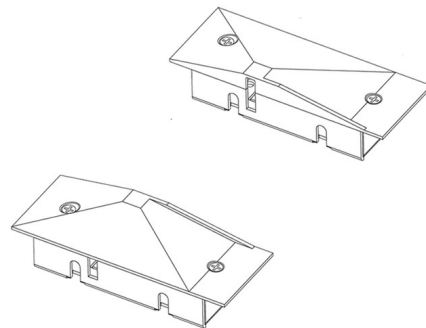

## Reveal Wall Wash 2 End Cap / Pair By PureEdge Lighting

### Description

The Reveal Wall Wash 2 End Cap / Pair. Paintable.  
For use with Reveal Wall Wash 2 DIY Plaster In  
LED System.

### Specifications

COLOR	N/A
BODY FINISH	Satin Aluminum
WATTAGE	N/A
DIMMER	N/A
DIMENSIONS	3.62"W x 0.86"H x 1.38"D
BULB	N/A

Notes:

Shown in satin aluminum

CLICK TO VIEW PRODUCT