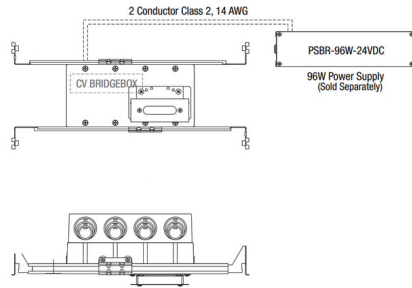

Lightology

lightology.com
866-954-4489
05-18-26

Project: _____

Company: _____

Location: _____ Fixture Type: _____

SPEC #: **EDG1532982**

Approved On: _____ Approved By: _____

Pure Smart 1RE Canopy w/4 Gang Junction Box - Light Channel

By PureEdge Lighting

Description

The 1 Inch Rectangle Canopy with 4 Gang Junction Box includes adjustable hanger bars and a Pure Smart WiZ Pro 96 Watt CV Bridgebox (for drywall or wood ceiling) allowing wireless control of your color temperature selection. Requires two Class 2, 14AWG stranded conductors from the remote power supply which can be up to 40 feet away.

Shown in galvanized

Specifications

COLOR	N/A
BODY FINISH	Galvanized
WATTAGE	N/A
DIMMER	N/A
DIMENSIONS	7.74"W x 3.88"H x 3.72"D
BULB	N/A

CLICK TO VIEW PRODUCT

Notes: