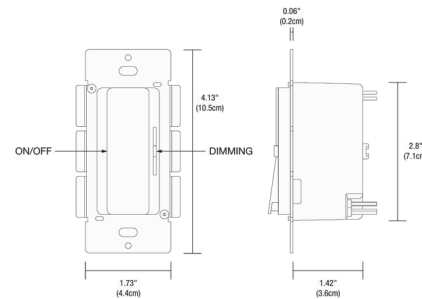

### Description

The Power Dim 2-in-1 is a dimmer with an integrated LED driver that converts 120VAC to low voltage 24VDC (up to 96W). Designed for installation in a standard single-gang electrical box, it eliminates the need for separate remote drivers, reducing clutter and simplifying installation. PureEdge Lighting's Power Driver combines an ELV dimmer and driver in a single, wall mounted unit. Kit includes driver/dimmer, faceplate, and mounting hardware. The integrated design delivers smooth, flicker-free dimming and avoids driver/switch compatibility issues. Features soft start and built-in short-circuit, overload, and thermal protection. Indoor use only.

### Specifications

COLOR	N/A
BODY FINISH	White
WATTAGE	96W
DIMMER	N/A
DIMENSIONS	1.73"W x 4.13"H x 1.42"D
BULB NOT INCLUDED	LED/96W/24V LED

CLICK TO VIEW PRODUCT

Notes: