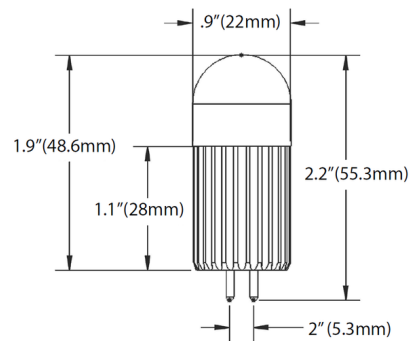

CLICK TO VIEW PRODUCT

Notes: