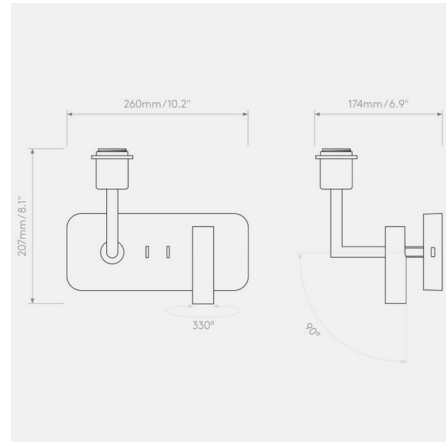

Lightology

lightology.com
866-954-4489
04-25-26

Project: _____
Company: _____
Location: _____ Fixture Type: _____
SPEC #: **AST1532990**
Approved On: _____ Approved By: _____

Side By Side Wall Sconce with USB - Overstock By Astro Lighting

Description

The Side By Side Wall Sconce with USB features a clean and simple design with a rectangular backplate that features an LED spot light and can be mounted so that the spot light is on the side or below the main light. Note: One 3.2 watt non-dimmable LED module for spot light is included (24.4 degree beam angle, 126 lumens). Independent on/off switches on backplate for LED spotlight and wall sconce.

Shown in bronze / putty

Specifications

COLOR	Putty
BODY FINISH	Bronze
WATTAGE	12W
DIMMER	N/A
DIMENSIONS	10.24"W x 8.15"H x 6.85"D
BULB NOT INCLUDED	1 x A19/Medium (E26)/12W/120V LED
COUNTRY OF ORIGIN	China

Technical Information

BEAM ANGLE	24°
------------	-----

CLICK TO VIEW PRODUCT

Notes: