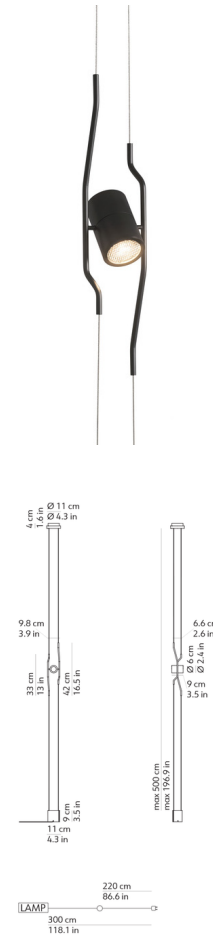

Lightology

lightology.com
866-954-4489
04-24-26

Project: _____
 Company: _____
 Location: _____ Fixture Type: _____
 SPEC #: **KUN1532992**
 Approved On: _____ Approved By: _____

Tendu Floor Lamp

By kdIn

Description

The Tendu Floor Lamp features a pair of steel cables spanning from the floor to the ceiling which supports a cylindrical spotlight. The light can be positioned freely along the cables which provide low voltage power to the light for a minimalist look free of additional cords. The power cable and integrated dimmer switch emerge from the lamp's weighted base which creates tension to hold the spotlight in place.

Specifications

COLOR	N/A
BODY FINISH	Black
WATTAGE	12W
DIMMER	Included
DIMENSIONS	4.3"W x 196.9"H x 3.5"D
INTEGRATED LED MODULE	1 x LED/12W/120V LED

Technical Information

COLOR RENDERING	90 CRI
LAMP COLOR	3000K
LUMENS/WATT	100.00
LUMINOUS FLUX	1200 lumens

Shown in black

CLICK TO VIEW PRODUCT

Notes: