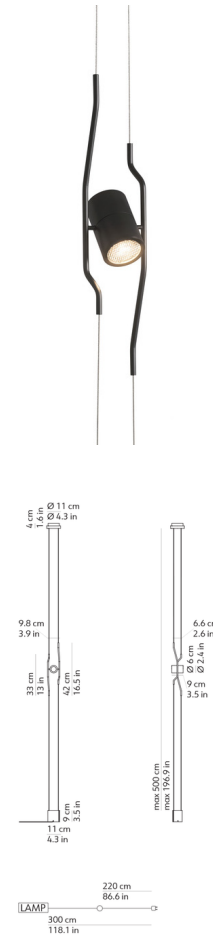

Lightology

lightology.com
866-954-4489
07-04-26

Project: _____
 Company: _____
 Location: _____ Fixture Type: _____
 SPEC #: **KUN1532992**
 Approved On: _____ Approved By: _____

Tendu Floor Lamp

By kdIn

Description

The Tendu Floor Lamp features a pair of steel cables spanning from the floor to the ceiling which supports a cylindrical spotlight. The light can be positioned freely along the cables which provide low voltage power to the light for a minimalist look free of additional cords. The power cable and integrated dimmer switch emerge from the lamp's weighted base which creates tension to hold the spotlight in place.

Specifications

COLOR	N/A
BODY FINISH	Black
WATTAGE	12W
DIMMER	Included
DIMENSIONS	4.3"W x 196.9"H x 3.5"D
INTEGRATED LED MODULE	1 x LED/12W/120V LED

Technical Information

COLOR RENDERING	90 CRI
LAMP COLOR	3000K
LUMENS/WATT	100.00
LUMINOUS FLUX	1200 lumens

Shown in black

CLICK TO VIEW PRODUCT

Notes: