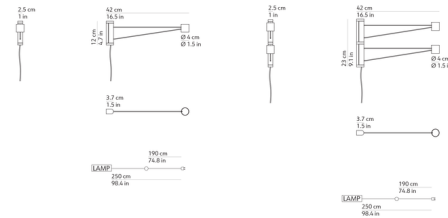

CLICK TO VIEW PRODUCT

Notes: