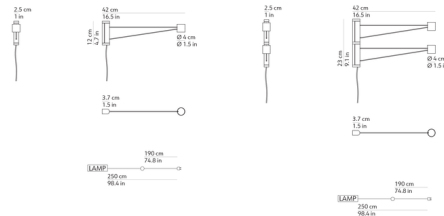

CLICK TO VIEW PRODUCT

Notes: