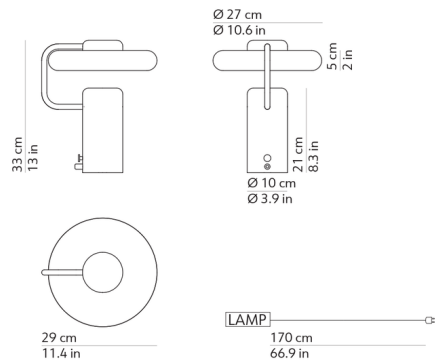

By kdIn

Description

The Tratto Table Lamp is an elegant, statuesque fixture that also provides functionality and practical, accessible lighting atop a desk or side table. The round opal glass diffuser is suspended above the cylindrical base by a curved arm, creating a visual and material contrast between the lightness of the shade and the solidity of the base. The glass gently diffuses light from the built-in LED light source to create an intimate, welcoming atmosphere. Dimmer switch located on lamp's base.

Shown in brushed brass / opal

Specifications

COLOR Opal
BODY FINISH Brushed Brass
WATTAGE 14W
DIMMER Low Voltage Electronic
DIMENSIONS 11.4"W x 13"H x 10.6"D
INTEGRATED LED MODULE 1 x LED/14W/120V LED

Technical Information

PRODUCT DIMENSIONS Cord Length: 66.9"
COLOR RENDERING 90 CRI
LAMP COLOR 2700K
LUMENS/WATT 103.57
LUMINOUS FLUX 1450 lumens

CLICK TO VIEW PRODUCT

Notes: