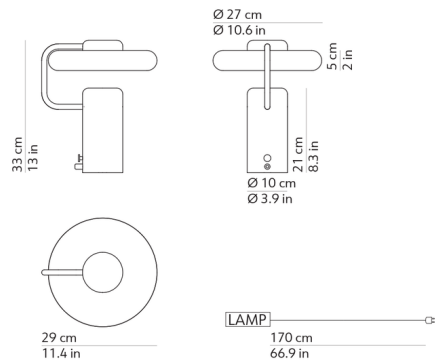

CLICK TO VIEW PRODUCT

Notes: