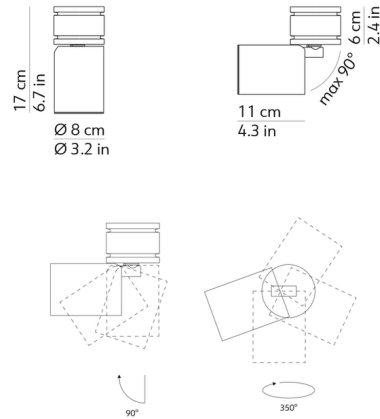

By kdIn

Description

The Mitos Modular Spot Light is part of a lighting system in which adjustable ceiling spotlights are linked by thin copper cables which deliver low voltage current. Up to 7 spotlights (with non-dimmable driver) or 5 spotlights (with dimmable driver) can be linked together. In addition to delivering power to the lights, the copper cables become part of the composition's design by tracing paths along the ceiling to guide the eye and add visual interest. The spotlights tilt 90 degrees and rotate 350 degrees to aim their light precisely where it is needed. Note: The Mitos Modular Spot Light system requires a Driver Canopy Kit and copper cables, sold separately.

Shown in black

Specifications

COLOR	N/A
BODY FINISH	Black
WATTAGE	10W
DIMMER	Dimmable
DIMENSIONS	3.15"W x 6.7"H
BULB NOT INCLUDED	1x MR16/GU5.3 (bipin)/10W/12V LED

CLICK TO VIEW PRODUCT

Notes: