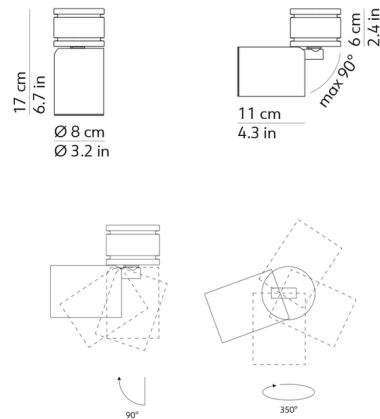

By kdIn

Description

The Mitos Modular Spot Light is part of a lighting system in which adjustable ceiling spotlights are linked by thin copper cables which deliver low voltage current. Up to 7 spotlights (with non-dimmable driver) or 5 spotlights (with dimmable driver) can be linked together. In addition to delivering power to the lights, the copper cables become part of the composition's design by tracing paths along the ceiling to guide the eye and add visual interest. The spotlights tilt 90 degrees and rotate 350 degrees to aim their light precisely where it is needed. Note: The Mitos Modular Spot Light system requires a Driver Canopy Kit and copper cables, sold separately.

Shown in black

Specifications

COLOR	N/A
BODY FINISH	Black
WATTAGE	10W
DIMMER	Dimmable
DIMENSIONS	3.15"W x 6.7"H
BULB NOT INCLUDED	1x MR16/GU5.3 (bipin)/10W/12V LED

CLICK TO VIEW PRODUCT

Notes: