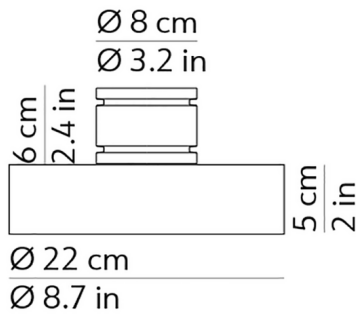

### Specifications

COLOR	N/A
BODY FINISH	Black
WATTAGE	N/A
DIMMER	Not Dimmable
DIMENSIONS	8.66"W x 4.4"H
BULB	N/A

CLICK TO VIEW PRODUCT

Notes: