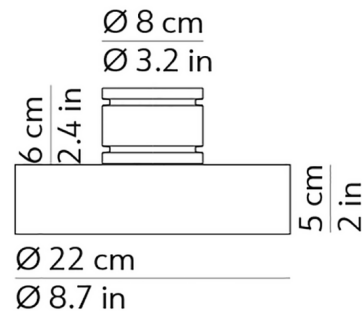

Shown in black

Specifications

| | |
|-------------|----------------|
| COLOR | N/A |
| BODY FINISH | Black |
| WATTAGE | N/A |
| DIMMER | Not Dimmable |
| DIMENSIONS | 8.66"W x 4.4"H |
| BULB | N/A |

CLICK TO VIEW PRODUCT