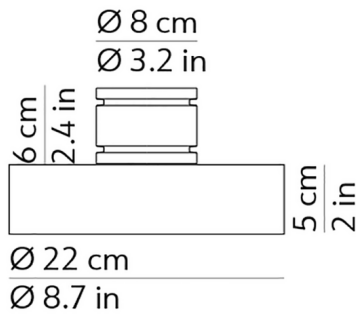

Shown in black