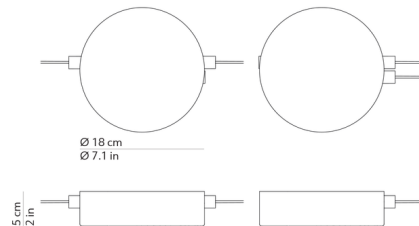

### Description

The Sling Canopy Driver Kit is part of a modular lighting system based around a unipolar cable that supports and provides power to multiple light sources, allowing for endlessly customizable configurations. The canopy driver mounts to a junction box and can provide power from 2 to 9 Sling Modular Pendants. Includes 393 inches / 10 meters of cable and 4 cable holders to create custom arrangements. Sling Modular Pendants are sold separately. The maximum of length of the cable depends on the number of pendants used. 2 to 5 pendants: 328.1 feet 6 pendants: 262.5 feet 7 pendants: 213.3 feet 8 pendants: 180.5 feet 9 pendants: 151 feet

### Specifications

COLOR	N/A
BODY FINISH	Black
WATTAGE	N/A
DIMMER	0-10V
DIMENSIONS	7.09"W x 1.97"H x 7.09"D
BULB	N/A

### Technical Information

PRODUCT DIMENSIONS	Cord Length: 393.7"
--------------------	---------------------

Shown in black

CLICK TO VIEW PRODUCT

Notes: