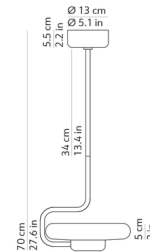

CLICK TO VIEW PRODUCT

Notes: