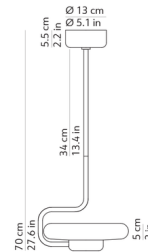

CLICK TO VIEW PRODUCT

Notes: