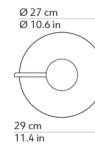

CLICK TO VIEW PRODUCT

Notes: