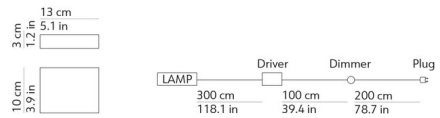

### Specifications

|             |          |
|-------------|----------|
| COLOR       | N/A      |
| BODY FINISH | Black    |
| WATTAGE     | N/A      |
| DIMMER      | Included |
| DIMENSIONS  | N/A      |
| BULB        | N/A      |