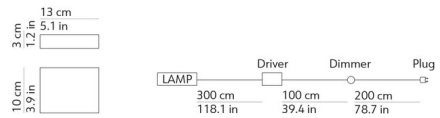

### Specifications

COLOR	N/A
BODY FINISH	Black
WATTAGE	N/A
DIMMER	Included
DIMENSIONS	N/A
BULB	N/A

CLICK TO VIEW PRODUCT

Notes: