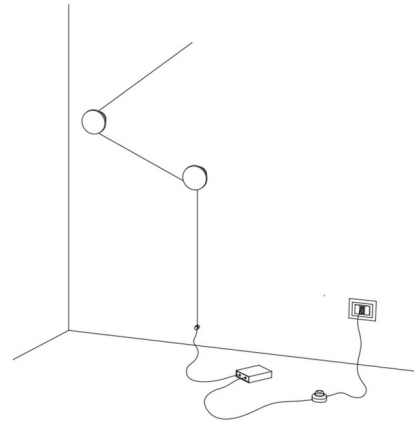

### Description

The Azou Plug Kit is an accessory for the Azou Modular Wall / Ceiling Light that allows it to be plugged into an outlet. The driver and a dimmer switch are located on the cord.

Shown in black