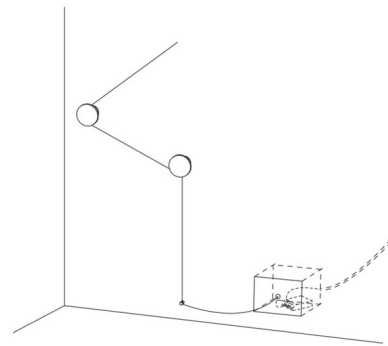

The Azou Driver is a required accessory for the Azou Modular Wall / Ceiling Light when used as a hardwired fixture. The driver can be installed in a remote location, or it can be placed within the Azou Canopy (sold separately) and installed onto a standard US junction box.

Shown in white

Specifications

COLOR	N/A
BODY FINISH	White
WATTAGE	N/A
DIMMER	0-10V
DIMENSIONS	5.1"W x 1.2"H x 3.9"D
BULB	N/A

CLICK TO VIEW PRODUCT

Notes: