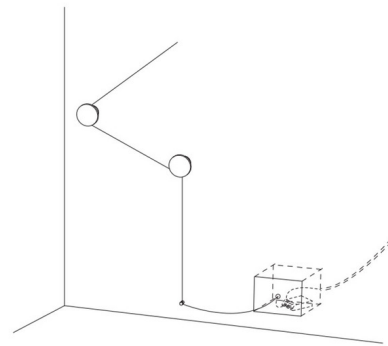

### Description

The Azou Driver is a required accessory for the Azou Modular Wall / Ceiling Light when used as a hardwired fixture. The driver can be installed in a remote location, or it can be placed within the Azou Canopy (sold separately) and installed onto a standard US junction box.

### Specifications

COLOR	N/A
BODY FINISH	White
WATTAGE	N/A
DIMMER	0-10V
DIMENSIONS	5.1"W x 1.2"H x 3.9"D
BULB	N/A

CLICK TO VIEW PRODUCT

Notes: