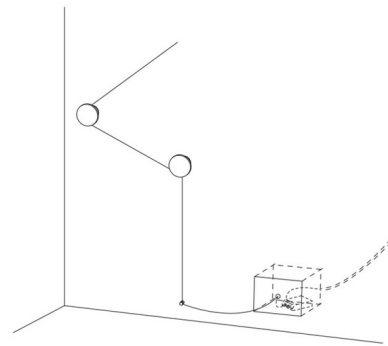

Description

The Azou Driver is a required accessory for the Azou Modular Wall / Ceiling Light when used as a hardwired fixture. The driver can be installed in a remote location, or it can be placed within the Azou Canopy (sold separately) and installed onto a standard US junction box.

Shown in white

Specifications

COLOR	N/A
BODY FINISH	White
WATTAGE	N/A
DIMMER	0-10V
DIMENSIONS	5.1"W x 1.2"H x 3.9"D
BULB	N/A

CLICK TO VIEW PRODUCT

Notes: