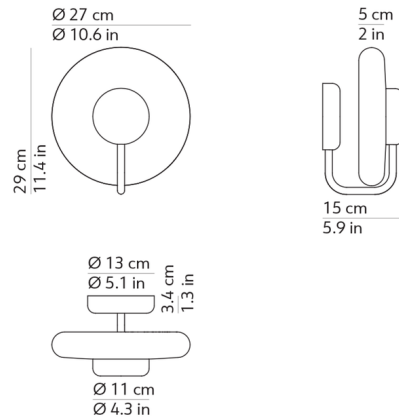

Shown in black