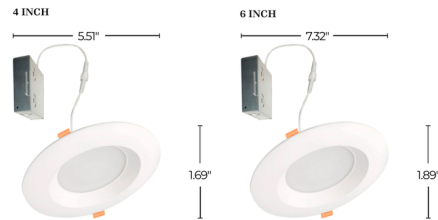

CLICK TO VIEW PRODUCT

Notes: