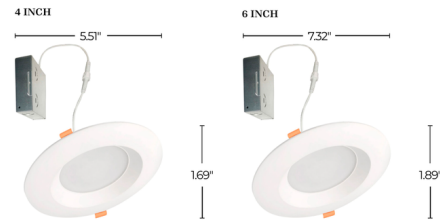

CLICK TO VIEW PRODUCT

Notes: