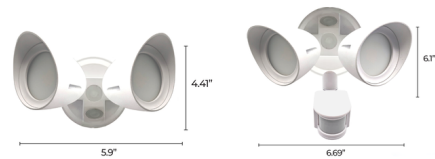

By Bulbrite

Description

The Dual Head Security Light features a wet rated IP66 premium aluminum body and stainless steel fasteners for superior durability in all weather conditions. Easy installation with single center screw mounting system and adjustable heads (no tools required). Available with or without photocell/motion sensor. Integrated photocell automatically turns lights on at sunset and off at sunrise, saving energy while maintaining security. Advanced motion sensor with 180 degree detection range and 60-foot distance capability automatically activates when movement is detected.

Specifications

COLOR N/A
BODY FINISH White
WATTAGE 24W
DIMMER N/A
DIMENSIONS 5.9"W x 4.41"H
INTEGRATED LED MODULE 2 x LED/12W/120V LED
COUNTRY OF ORIGIN China

Technical Information

LAMP LIFE 50000 hours
COLOR RENDERING 80 CRI
LAMP COLOR 4000K
LUMENS/WATT 183.33
LUMINOUS FLUX 2200 lumens

Shown in white

CLICK TO VIEW PRODUCT

Notes: