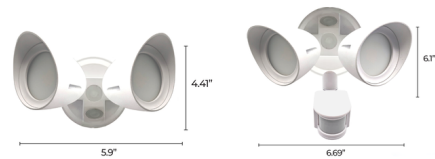

By Bulbrite

Description

The Dual Head Security Light features a wet rated IP66 premium aluminum body and stainless steel fasteners for superior durability in all weather conditions. Easy installation with single center screw mounting system and adjustable heads (no tools required). Available with or without photocell/motion sensor. Integrated photocell automatically turns lights on at sunset and off at sunrise, saving energy while maintaining security. Advanced motion sensor with 180 degree detection range and 60-foot distance capability automatically activates when movement is detected.

Specifications

COLOR	N/A
BODY FINISH	White
WATTAGE	24W
DIMMER	N/A
DIMENSIONS	5.9"W x 4.41"H
INTEGRATED LED MODULE	2 x LED/12W/120V LED
COUNTRY OF ORIGIN	China

Technical Information

LAMP LIFE	50000 hours
COLOR RENDERING	80 CRI
LAMP COLOR	4000K
LUMENS/WATT	183.33
LUMINOUS FLUX	2200 lumens

Shown in white

CLICK TO VIEW PRODUCT

Notes: