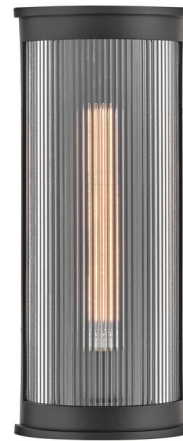

# Lightology

lightology.com  
866-954-4489  
04-27-26

Project: \_\_\_\_\_

Company: \_\_\_\_\_

Location: \_\_\_\_\_ Fixture Type: \_\_\_\_\_

SPEC #: **HIN1533056**

Approved On: \_\_\_\_\_ Approved By: \_\_\_\_\_

## Bluffton Outdoor Wall Sconce By Hinkley Lighting

### Description

Combining timeless design with modern durability, the Bluffton Outdoor Wall Sconce's refined contours bring sophisticated style to outdoor spaces. Visually striking, clear, ribbed glass casts beautiful refractions, complemented by a resilient composite frame in an anti-fading finish.

### Specifications

COLOR . . . . . N/A  
BODY FINISH . . . . . Black  
WATTAGE . . . . . 4W  
DIMMER . . . . . Low Voltage Electronic  
DIMENSIONS . . . . . 7"W x 17"H x 4"D  
BULB INCLUDED . . . . . 1 x T10/Medium (E26)/4W/120V LED  
COUNTRY OF ORIGIN . . . . . China