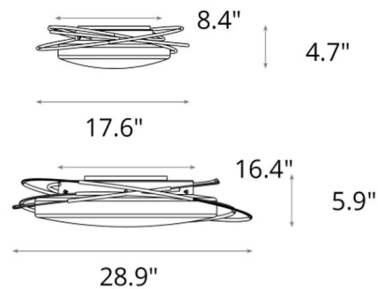

### Specifications

|                       |                      |
|-----------------------|----------------------|
| COLOR                 | Opal                 |
| BODY FINISH           | Oil Rubbed Bronze    |
| WATTAGE               | 28W                  |
| DIMMER                | Standard 120V        |
| DIMENSIONS            | 17.6"W x 4.7"H       |
| INTEGRATED LED MODULE | 1 x LED/28W/120V LED |
| COUNTRY OF ORIGIN     | United States        |