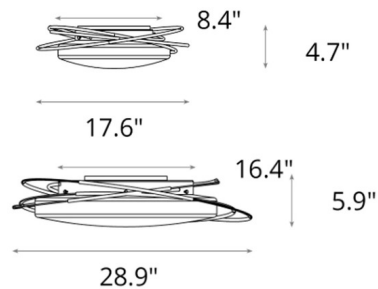

CLICK TO VIEW PRODUCT

Notes: