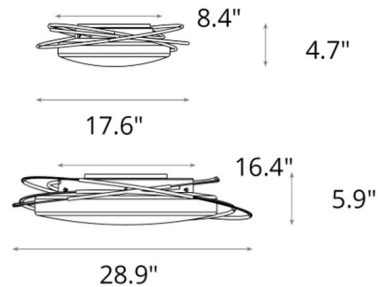

CLICK TO VIEW PRODUCT

Notes: