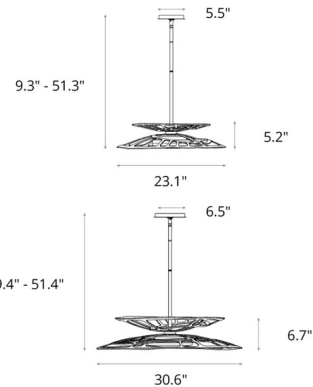

Specifications

COLOR Clear
BODY FINISH Dark Smoke
WATTAGE 17W
DIMMER Standard 120V
DIMENSIONS 23.1"W x 5.2"H
INTEGRATED LED MODULE 1 x LED/17W/120V LED
COUNTRY OF ORIGIN United States

Technical Information

PRODUCT DIMENSIONS Downrods: One 3", One 6" and Three 12" Included
LAMP LIFE 50000 hours
COLOR RENDERING 90 CRI
LAMP COLOR CCT Select
LUMENS/WATT 63.53
LUMINOUS FLUX 1080 lumens

Shown in dark smoke / clear