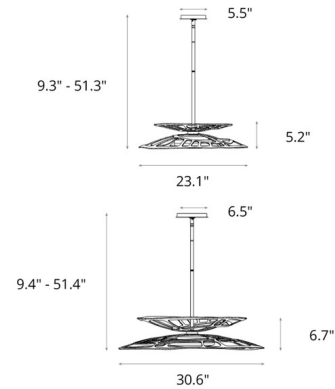

Specifications

COLOR	Clear
BODY FINISH	Dark Smoke
WATTAGE	17W
DIMMER	Standard 120V
DIMENSIONS	23.1"W x 5.2"H
INTEGRATED LED MODULE	1 x LED/17W/120V LED
COUNTRY OF ORIGIN	United States

Technical Information

PRODUCT DIMENSIONS	Downrods: One 3", One 6" and Three 12" Included
LAMP LIFE	50000 hours
COLOR RENDERING	90 CRI
LAMP COLOR	CCT Select
LUMENS/WATT	63.53
LUMINOUS FLUX	1080 lumens

Shown in dark smoke / clear