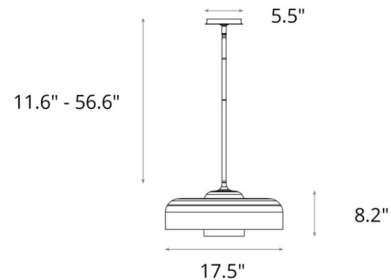

Description

The Sora Pendant brings quiet sophistication to your interior space. Its steel frame cradles an opal diffuser, wrapped in a clear glass dome that spreads warm, glowing shadows across your room. Sloped ceiling adaptable to 45 degrees. Note: To create a multi-light option, purchase 3 pendants and use Hubbardton Forge's round or linear canopy, sold separately below, to create your own unique look.

Shown in modern brass / clear / opal

Specifications

COLOR Clear / Opal
BODY FINISH Modern Brass
WATTAGE 9W
DIMMER Standard 120V
DIMENSIONS 17.5"W x 8.2"H
BULB NOT INCLUDED 1 x A19/Medium (E26)/9W/120V LED
OTHER BULB OPTIONS A19/Medium (E26)/60W/120V Incandescent
COUNTRY OF ORIGIN United States

Technical Information

PRODUCT DIMENSIONS Downrods: One 3", One 6" and Three 12" Included

CLICK TO VIEW PRODUCT

Notes: