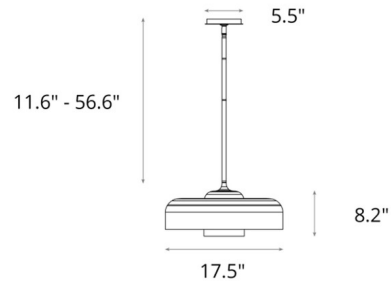

Description

The Sora Pendant brings quiet sophistication to your interior space. Its steel frame cradles an opal diffuser, wrapped in a clear glass dome that spreads warm, glowing shadows across your room. Sloped ceiling adaptable to 45 degrees. Note: To create a multi-light option, purchase 3 pendants and use Hubbardton Forge's round or linear canopy, sold separately below, to create your own unique look.

Shown in modern brass / clear / opal

Specifications

COLOR	Clear / Opal
BODY FINISH	Modern Brass
WATTAGE	9W
DIMMER	Standard 120V
DIMENSIONS	17.5"W x 8.2"H
BULB NOT INCLUDED	1 x A19/Medium (E26)/9W/120V LED
OTHER BULB OPTIONS	A19/Medium (E26)/60W/120V Incandescent
COUNTRY OF ORIGIN	United States

Technical Information

PRODUCT DIMENSIONS Downrods: One 3", One 6" and Three 12" Included

CLICK TO VIEW PRODUCT

Notes: