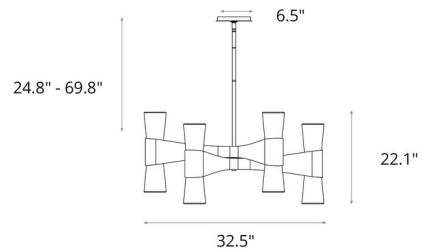

Specifications

COLOR Clear
BODY FINISH Sterling
WATTAGE 60W
DIMMER Standard 120V
DIMENSIONS 32.5"W x 16.6"H
BULB NOT INCLUDED 12 x MR11/G9/5W/120V LED
COUNTRY OF ORIGIN United States

Technical Information

PRODUCT DIMENSIONS Downrods: One 3", One 6" and Three 12" Included

Shown in sterling / clear

CLICK TO VIEW PRODUCT

Notes: