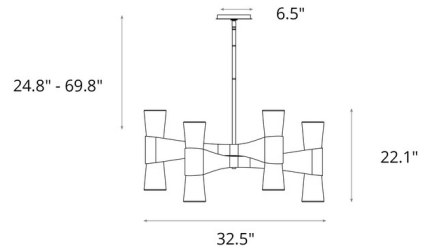

### Specifications

COLOR	Clear
BODY FINISH	Sterling
WATTAGE	60W
DIMMER	Standard 120V
DIMENSIONS	32.5"W x 16.6"H
BULB NOT INCLUDED	12 x MR11/G9/5W/120V LED
COUNTRY OF ORIGIN	United States

### Technical Information

PRODUCT DIMENSIONS . . . . . Downrods: One 3", One 6" and Three 12" Included

CLICK TO VIEW PRODUCT

Notes: