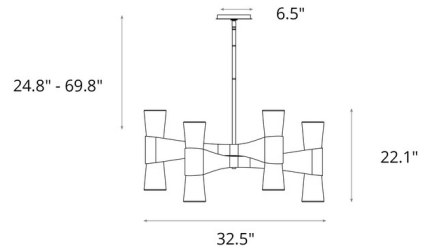

Shown in sterling / clear

Specifications

COLOR	Clear
BODY FINISH	Sterling
WATTAGE	60W
DIMMER	Standard 120V
DIMENSIONS	32.5"W x 16.6"H
BULB NOT INCLUDED	12 x MR11/G9/5W/120V LED
COUNTRY OF ORIGIN	United States

Technical Information

PRODUCT DIMENSIONS Downrods: One 3", One 6" and Three 12" Included

CLICK TO VIEW PRODUCT

Notes: