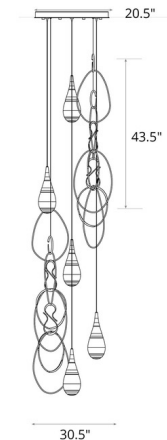

### Description

The Lyric Round Multi Light Pendant brings bold elegance to your interior. Individually forged steel rings allow for multiple looks, while a teardrop-shaped glass diffuser casts warm, ambient light across the room. Sloped ceiling adaptable to 45 degrees. Let your creativity shine and configure this piece from simply staggered to a cascading spiral effect, the possibilities are endless.

### Specifications

COLOR . . . . . Clear  
BODY FINISH . . . . . Sterling  
WATTAGE . . . . . 20W  
DIMMER . . . . . Low Voltage Electronic  
DIMENSIONS . . . . . 30.5"W x 43.5"H  
BULB NOT INCLUDED . . . . . 5 x LED/G4 (bipin)/4W/12V LED  
COUNTRY OF ORIGIN . . . . . United States

### Technical Information

PRODUCT DIMENSIONS . . . . . Min/Max Adjustable Overall Height: 50" - 150"

Shown in sterling / clear

CLICK TO VIEW PRODUCT

Notes: