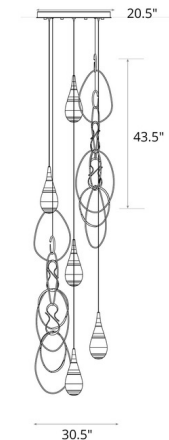

Description

The Lyric Round Multi Light Pendant brings bold elegance to your interior. Individually forged steel rings allow for multiple looks, while a teardrop-shaped glass diffuser casts warm, ambient light across the room. Sloped ceiling adaptable to 45 degrees. Let your creativity shine and configure this piece from simply staggered to a cascading spiral effect, the possibilities are endless.

Specifications

COLOR Clear
BODY FINISH Sterling
WATTAGE 20W
DIMMER Low Voltage Electronic
DIMENSIONS 30.5"W x 43.5"H
BULB NOT INCLUDED 5 x LED/G4 (bipin)/4W/12V LED
COUNTRY OF ORIGIN United States

Technical Information

PRODUCT DIMENSIONS Min/Max Adjustable Overall Height: 50" - 150"

Shown in sterling / clear

CLICK TO VIEW PRODUCT

Notes: