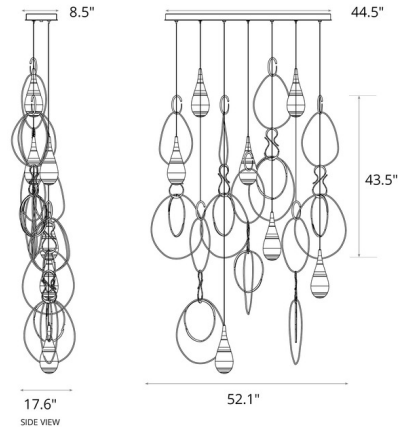

Lightology

lightology.com
866-954-4489
04-22-26

Project: _____

Company: _____

Location: _____ Fixture Type: _____

SPEC #: **HUB1533316**

Approved On: _____ Approved By: _____

Lyric Linear Multi Light Pendant By Hubbardton Forge

Description

The Lyric Linear Multi Light Pendant brings bold elegance to your interior. Individually forged steel rings allow for multiple looks, while a teardrop-shaped glass diffuser casts warm, ambient light across the room. Let your creativity shine and configure this piece from simply staggered to a cascading spiral effect, the possibilities are endless.

Shown in modern brass / clear

Specifications

COLOR Clear
BODY FINISH Modern Brass
WATTAGE 28W
DIMMER Low Voltage Electronic
DIMENSIONS 52.1"L x 17.6"W x 43.5"H
BULB NOT INCLUDED 7 x LED/G4 (bipin)/4W/12V LED
COUNTRY OF ORIGIN United States

Technical Information

PRODUCT DIMENSIONS Min/Max Adjustable Overall Height: 50" - 150"

CLICK TO VIEW PRODUCT

Notes: