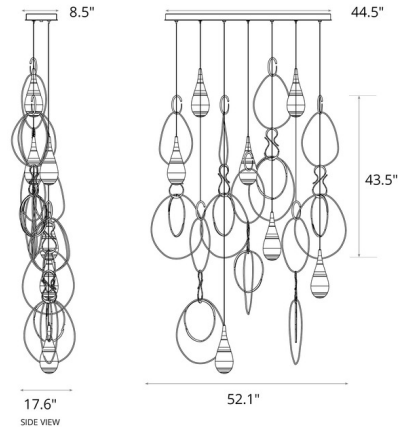

Lightology

lightology.com
866-954-4489
06-30-26

Project: _____

Company: _____

Location: _____ Fixture Type: _____

SPEC #: **HUB1533316**

Approved On: _____ Approved By: _____

Lyric Linear Multi Light Pendant By Hubbardton Forge

Description

The Lyric Linear Multi Light Pendant brings bold elegance to your interior. Individually forged steel rings allow for multiple looks, while a teardrop-shaped glass diffuser casts warm, ambient light across the room. Let your creativity shine and configure this piece from simply staggered to a cascading spiral effect, the possibilities are endless.

Shown in modern brass / clear

Specifications

COLOR	Clear
BODY FINISH	Modern Brass
WATTAGE	28W
DIMMER	Low Voltage Electronic
DIMENSIONS	52.1\"L x 17.6\"W x 43.5\"H
BULB NOT INCLUDED	7 x LED/G4 (bipin)/4W/12V LED
COUNTRY OF ORIGIN	United States

Technical Information

PRODUCT DIMENSIONS Min/Max Adjustable Overall Height: 50" - 150"

CLICK TO VIEW PRODUCT

Notes: