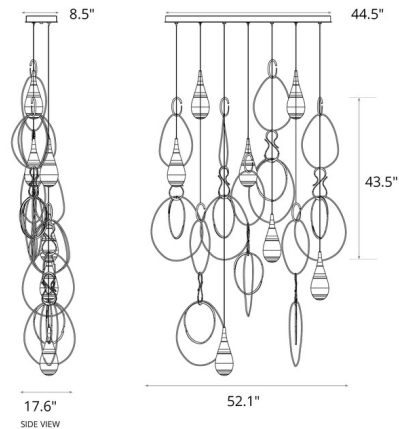

### Description

The Lyric Linear Multi Light Pendant brings bold elegance to your interior. Individually forged steel rings allow for multiple looks, while a teardrop-shaped glass diffuser casts warm, ambient light across the room. Let your creativity shine and configure this piece from simply staggered to a cascading spiral effect, the possibilities are endless.

### Specifications

COLOR . . . . . Clear  
 BODY FINISH . . . . . Modern Brass  
 WATTAGE . . . . . 28W  
 DIMMER . . . . . Low Voltage Electronic  
 DIMENSIONS . . . . . 52.1"L x 17.6"W x 43.5"H  
 BULB NOT INCLUDED . . . . . 7 x LED/G4 (bipin)/4W/12V LED  
 COUNTRY OF ORIGIN . . . . . United States

### Technical Information

PRODUCT DIMENSIONS . . . . . Min/Max Adjustable Overall Height: 50" - 150"

Shown in modern brass / clear

CLICK TO VIEW PRODUCT

Notes: