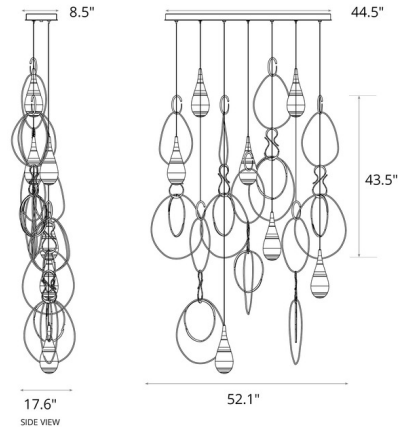

Description

The Lyric Linear Multi Light Pendant brings bold elegance to your interior. Individually forged steel rings allow for multiple looks, while a teardrop-shaped glass diffuser casts warm, ambient light across the room. Let your creativity shine and configure this piece from simply staggered to a cascading spiral effect, the possibilities are endless.

Specifications

COLOR Clear
 BODY FINISH Modern Brass
 WATTAGE 28W
 DIMMER Low Voltage Electronic
 DIMENSIONS 52.1"L x 17.6"W x 43.5"H
 BULB NOT INCLUDED 7 x LED/G4 (bipin)/4W/12V LED
 COUNTRY OF ORIGIN United States

Technical Information

PRODUCT DIMENSIONS Min/Max Adjustable Overall Height: 50" - 150"

Shown in modern brass / clear

CLICK TO VIEW PRODUCT

Notes: