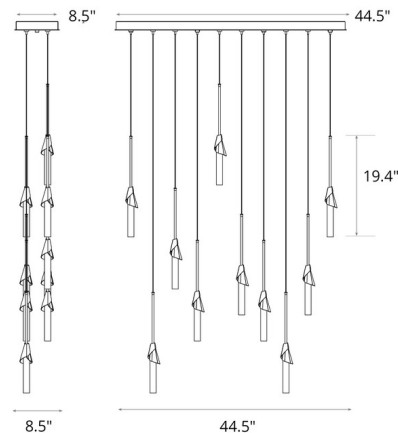

Description

The Lilium Linear Multi Light Pendant brings a simple beauty to your interior space. The linear frame has hand made, forged and textured bobèche cups that hold a cylinder of glass with a frosted-to-clear gradient, creating a warm glow that spreads soft shadows of light throughout your room. Let your creativity shine and configure this piece from simply staggered to a cascading spiral effect, the possibilities are endless. Sloped ceiling adaptable to 45 degrees. Lifetime Limited Warranty when installed in residential setting. Handmade to order by skilled artisans in Vermont, USA.

Specifications

COLOR	Frost / Clear
BODY FINISH	Dark Smoke
WATTAGE	40W
DIMMER	Low Voltage Electronic
DIMENSIONS	44.5"L x 8.5"W x 19.4"H
BULB NOT INCLUDED	10 x LED/G4 (bipin)/4W/12V LED
COUNTRY OF ORIGIN	United States

Technical Information

PRODUCT DIMENSIONS Min/Max Adjustable Overall Height: 25" - 90"

Shown in dark smoke / frost / clear

CLICK TO VIEW PRODUCT

Notes: