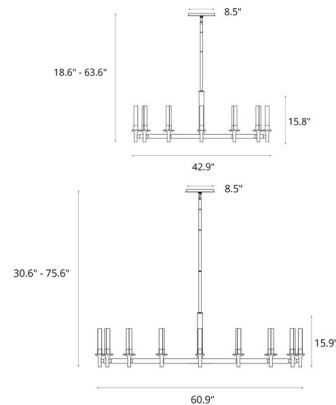

By Hubbardton Forge

Description

The Windsor Chandelier is designed to command attention. The clean ring frame is fitted with square torch lights. Each light combines a squared outer diffuser with a frosted cylindrical inner glass, creating a warm, sculptural glow across the room. Sloped ceiling adaptable to 45 degrees. Lifetime Limited Warranty when installed in residential setting. Handmade to order by skilled artisans in Vermont, USA. Note: Due to the weight of the 60.9 inch fixture, additional ceiling support is required.

Specifications

COLOR	Mirrored Smoke
BODY FINISH	Dark Smoke
WATTAGE	54W
DIMMER	Standard 120V
DIMENSIONS	42.9"W x 15.8"H
BULB NOT INCLUDED	12 x JCD/G9/4.5W/120V LED
COUNTRY OF ORIGIN	United States

Technical Information

PRODUCT DIMENSIONS Downrods: One 3", One 6" and Three 12" Included

Shown in dark smoke / mirrored smoke

Notes:

CLICK TO VIEW PRODUCT