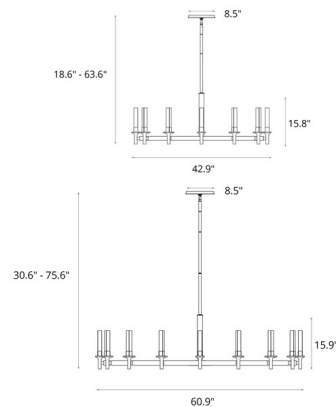

### Description

The Windsor Chandelier is designed to command attention. The clean ring frame is fitted with square torch lights. Each light combines a squared outer diffuser with a frosted cylindrical inner glass, creating a warm, sculptural glow across the room. Sloped ceiling adaptable to 45 degrees. Lifetime Limited Warranty when installed in residential setting. Handmade to order by skilled artisans in Vermont, USA. Note: Due to the weight of the 60.9 inch fixture, additional ceiling support is required.

### Specifications

COLOR . . . . . Mirrored Smoke  
 BODY FINISH . . . . . Dark Smoke  
 WATTAGE . . . . . 54W  
 DIMMER . . . . . Standard 120V  
 DIMENSIONS . . . . . 42.9"W x 15.8"H  
 BULB NOT INCLUDED . . . . . 12 x JCD/G9/4.5W/120V LED  
 COUNTRY OF ORIGIN . . . . . United States

### Technical Information

PRODUCT DIMENSIONS . . . . . Downrods: One 3", One 6" and Three 12" Included

Notes:

Shown in dark smoke / mirrored smoke

CLICK TO VIEW PRODUCT