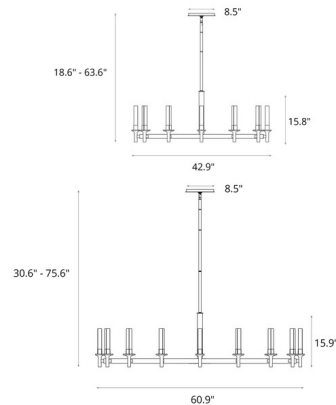

By Hubbardton Forge

Description

The Windsor Chandelier is designed to command attention. The clean ring frame is fitted with square torch lights. Each light combines a squared outer diffuser with a frosted cylindrical inner glass, creating a warm, sculptural glow across the room. Sloped ceiling adaptable to 45 degrees. Lifetime Limited Warranty when installed in residential setting. Handmade to order by skilled artisans in Vermont, USA. Note: Due to the weight of the 60.9 inch fixture, additional ceiling support is required.

Specifications

COLOR	Mirrored Smoke
BODY FINISH	Dark Smoke
WATTAGE	54W
DIMMER	Standard 120V
DIMENSIONS	42.9"W x 15.8"H
BULB NOT INCLUDED	12 x JCD/G9/4.5W/120V LED
COUNTRY OF ORIGIN	United States

Technical Information

PRODUCT DIMENSIONS Downrods: One 3", One 6" and Three 12" Included

Notes:

Shown in dark smoke / mirrored smoke

CLICK TO VIEW PRODUCT